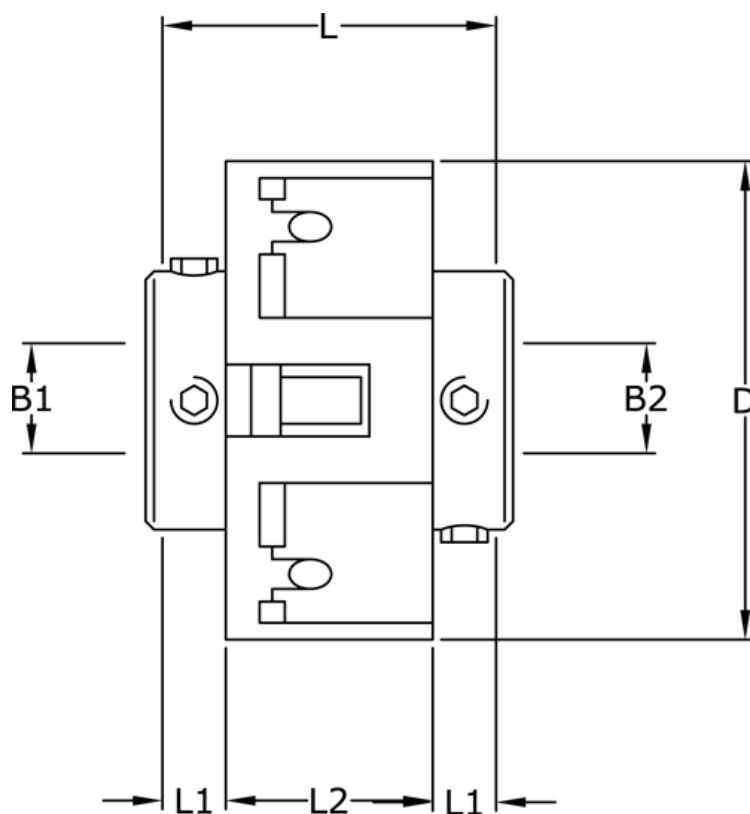

Article number: 3322201182020

Description: Uni-Lat Coupling size 201.18.20.20
set screw hub, bore 5/5 mm

Measures

B1	= 5
B2	= 5
D	= 18
L	= 14.2
L1	= 4.6
L2	= 5.1
Screw	= M3